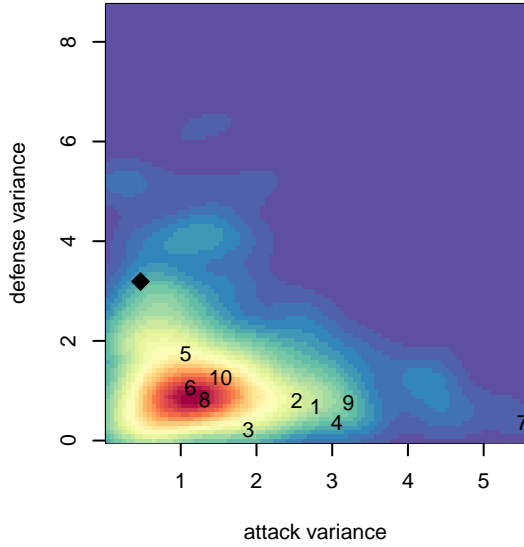

TFA Willamette G04

, OR
 G04 total strength=749
 attack=0.72 defense=0.97
 fall league = PTT G04 Div 1 White

alt names used:
 TFA Willamette 04G
 TFA Willamette 04G
 TFA Willamette 04G

Venues played:
 2017 Chinook Cup U14
 2017 PTT G04 Division 1 White
 2017 OYS Founders Cup G04

TFA Willamette G04
 Dots are actual minus expected GF (blue circles) and GA (red triangles).
 Blue line is smoothed change in attack strength. Red is smoothed change in defense strength.

**attack and defense variance (black dot)
relative to other teams
and top 10 in region**