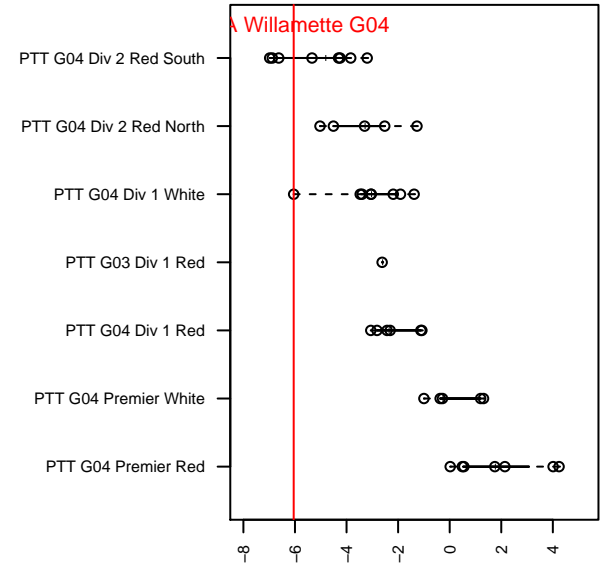

**attack and defense rating
relative to others at age
and all opponents in last 13 months**